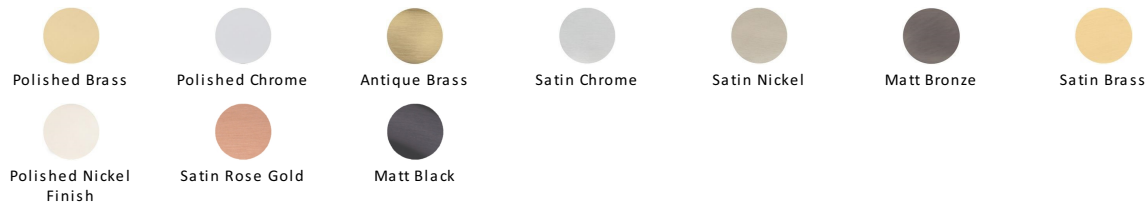

Victorian Round Cabinet Knob

C113 38-SB

Timeless Elegance and Unrivaled Quality

Heritage Brass Cabinet Knob Mushroom Design 38mm Satin Brass finish

Material:
Solid Brass

Finish:
Satin Brass

Available Finishes

Available Sizes

Product Dimensions (All dimensions are in millimeters unless otherwise indicated)

Projection 32 **Maximum Diameter** 38 **Base** 16

About the Finish

Satin Brass

A modern alternative to the traditional polished brass, this attractive brushed texture beautifully mellows and adds warmth to both a traditional and a soft contemporary décor.