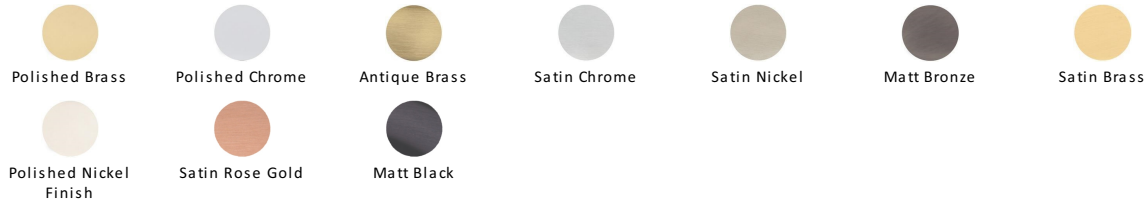

Victorian Round Cabinet Knob

C113 38-SB

Timeless Elegance and Unrivaled Quality

Heritage Brass Cabinet Knob Mushroom Design 38mm Satin Brass finish

Material:
Solid Brass

Finish:
Satin Brass

Available Finishes

Available Sizes

Product Dimensions (All dimensions are in millimeters unless otherwise indicated)

Projection 32 **Maximum Diameter** 38 **Base** 16

About the Finish

Satin Brass

A modern alternative to the traditional polished brass, this attractive brushed texture beautifully mellows and adds warmth to both a traditional and a soft contemporary décor.