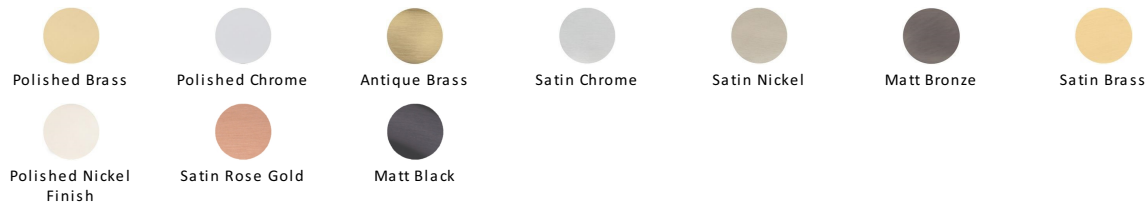

Victorian Round Cabinet Knob

C113 38-PC

Timeless Elegance and Unrivalled Quality

Heritage Brass Cabinet Knob Mushroom Design 38mm Polished Chrome finish

Material:

Solid Brass

Finish:

Polished Chrome

Available Finishes

Available Sizes

Product Dimensions (All dimensions are in millimeters unless otherwise indicated)

Projection 32 **Maximum Diameter** 38 **Base** 16

About the Finish

Polished Chrome

A bold, contemporary finish; low maintenance and easy to clean. The mirror effect reflects light and colour and will complement any colour scheme