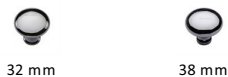

Product Dimensions (All dimensions are in millimeters unless otherwise indicated)

Projection 32   **Maximum Diameter** 38   **Base** 16

About the Finish

Polished Chrome

A bold, contemporary finish; low maintenance and easy to clean. The mirror effect reflects light and colour and will complement any colour scheme

Box Contains

- 1 Cabinet Knob
- All fixing screws and fasteners