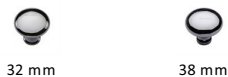

Victorian Round Cabinet Knob

C113 38-PC

Timeless Elegance and Unrivalled Quality

Heritage Brass Cabinet Knob Mushroom Design 38mm Polished Chrome finish

Material:

Solid Brass

Finish:

Polished Chrome

Available Finishes

Available Sizes

Product Dimensions (All dimensions are in millimeters unless otherwise indicated)

Projection 32 **Maximum Diameter** 38 **Base** 16

About the Finish

Polished Chrome

A bold, contemporary finish; low maintenance and easy to clean. The mirror effect reflects light and colour and will complement any colour scheme