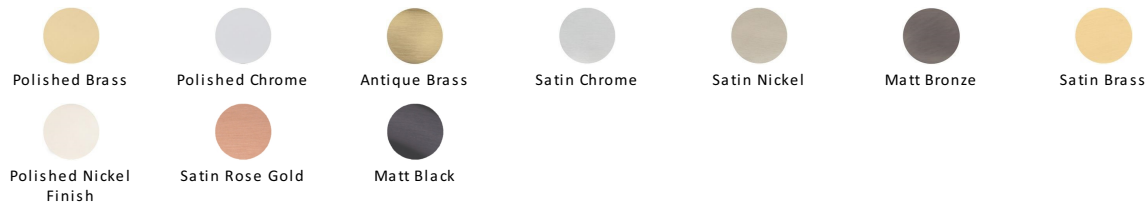

## Victorian Round Cabinet Knob

C113 38-PC

Timeless Elegance and Unrivalled Quality

Heritage Brass Cabinet Knob Mushroom Design 38mm Polished Chrome finish

**Material:**

Solid Brass

**Finish:**

Polished Chrome

### Available Finishes

### Available Sizes

### About the Finish

**Polished Chrome**

A bold, contemporary finish; low maintenance and easy to clean. The mirror effect reflects light and colour and will complement any colour scheme