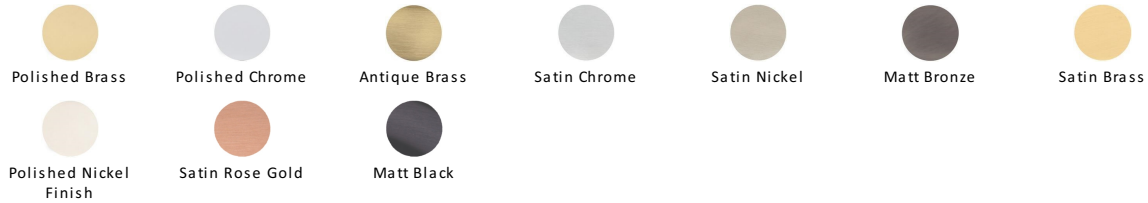

Victorian Round Cabinet Knob

C113 38-PB

Timeless Elegance and Unrivaled Quality

Heritage Brass Cabinet Knob Mushroom Design 38mm Polished Brass finish

Material:
Solid Brass

Finish:
Polished Brass

Available Finishes

Available Sizes

32 mm

38 mm

Product Dimensions (All dimensions are in millimeters unless otherwise indicated)

Projection 32 **Maximum Diameter** 38 **Base** 16

About the Finish

Polished Brass

Warm, mellow with a sense of heritage and comfort this highly polished finish is opulent without being flamboyant. Polished Brass coordinates perfectly with traditional décor.