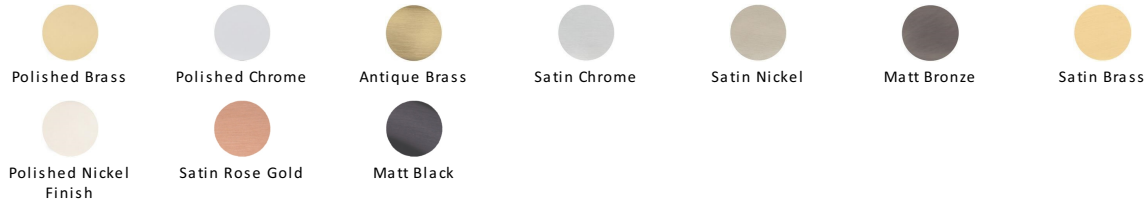

## Victorian Round Cabinet Knob

C113 38-PB

Timeless Elegance and Unrivaled Quality

Heritage Brass Cabinet Knob Mushroom Design 38mm Polished Brass finish

**Material:**

Solid Brass

**Finish:**

Polished Brass

### Available Finishes

### Available Sizes