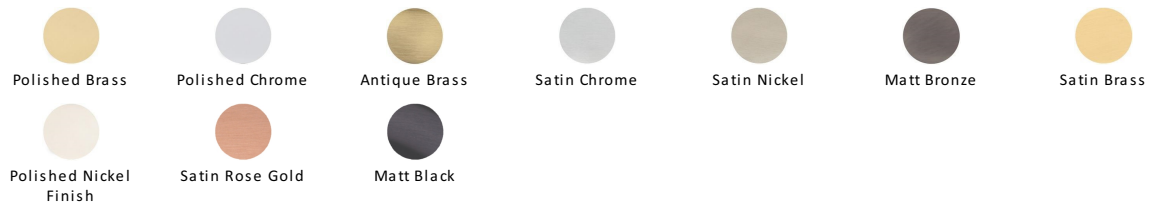

## Victorian Round Cabinet Knob

C113 38-MB

Timeless Elegance and Unrivalled Quality

Heritage Brass Cabinet Knob Mushroom Design 38mm Matt Bronze finish

**Material:**

Solid Brass

**Finish:**

Matt Bronze

### Available Finishes

### Available Sizes

### About the Finish

**Matt Bronze**

An aged finish on brass creating a vintage appearance, yet one that also looks outstanding in contemporary schemes. Over a period of time the bronze colour will lighten along any edges and surfaces that are frequently touched and create a naturally aged appearance highlighting frequently touched areas and exposing the brass below.