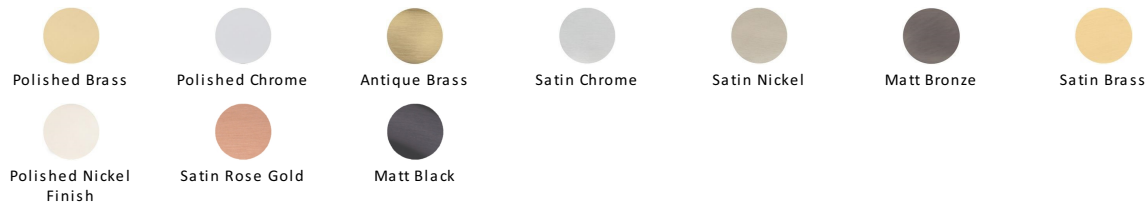

Victorian Round Cabinet Knob

C113 38-AT

Timeless Elegance and Unrivaled Quality

Heritage Brass Cabinet Knob Mushroom Design 38mm Antique finish

Material:
Solid Brass

Finish:
Antique Brass

Available Finishes

Available Sizes

Product Dimensions (All dimensions are in millimeters unless otherwise indicated)

Projection 32 **Maximum Diameter** 38 **Base** 16

About the Finish

Antique Brass

With russet hues and a brass undertone, this variation on brass retains a warm and mellow character but adds age and maturity by highlighting the variance of shades making each piece both alluring and unique.