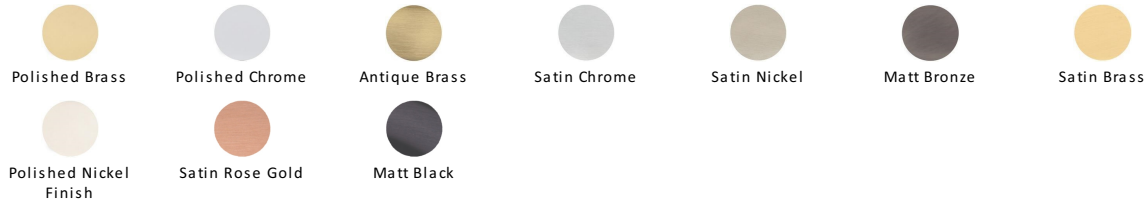

Victorian Round Cabinet Knob

C113 38-AT

Timeless Elegance and Unrivaled Quality

Heritage Brass Cabinet Knob Mushroom Design 38mm Antique finish

Material:

Solid Brass

Finish:

Antique Brass

Available Finishes

Available Sizes

Product Dimensions (All dimensions are in millimeters unless otherwise indicated)

Projection 32 **Maximum Diameter** 38 **Base** 16

About the Finish

Antique Brass

With russet hues and a brass undertone, this variation on brass retains a warm and mellow character but adds age and maturity by highlighting the variance of shades making each piece both alluring and unique.