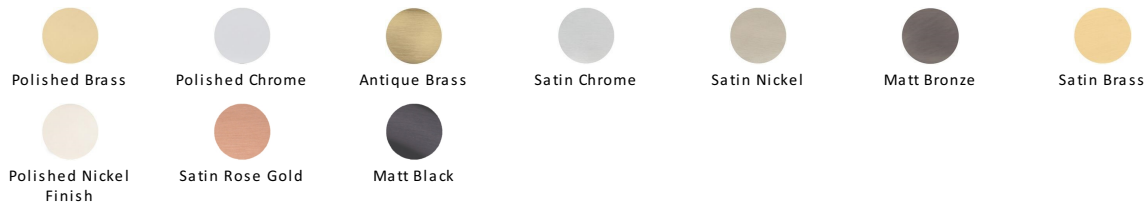

## Victorian Round Cabinet Knob

C113 32-BKMT

Timeless Elegance and Unrivalled Quality

Heritage Brass Cabinet Knob Victorian Round Design 32mm Matt Black finish

**Material:**  
Solid Brass

**Finish:**  
Matt Black

### Available Finishes

### Available Sizes