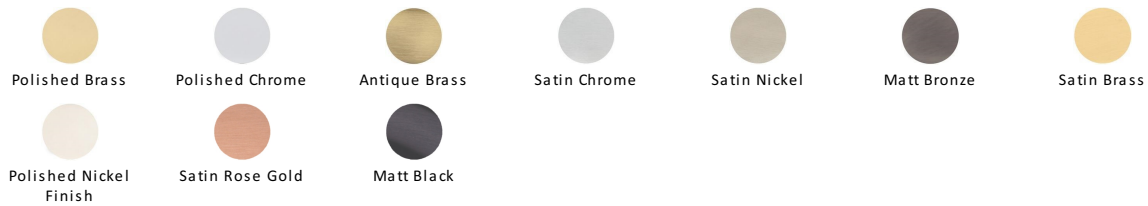

Victorian Round Cabinet Knob

C113 32-BKMT

Timeless Elegance and Unrivalled Quality

Heritage Brass Cabinet Knob Victorian Round Design 32mm Matt Black finish

Material:
Solid Brass

Finish:
Matt Black

Available Finishes

Available Sizes

Product Dimensions (All dimensions are in millimeters unless otherwise indicated)

Projection 29 **Maximum Diameter** 32 **Base** 15

About the Finish

Matt Black

A matt black powder coating is applied over Solid Brass to create our distinctive Matt Black contemporary look.