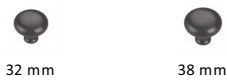

Product Dimensions (All dimensions are in millimeters unless otherwise indicated)

Projection 29   **Maximum Diameter** 32   **Base** 15

About the Finish

Matt Black

A matt black powder coating is applied over Solid Brass to create our distinctive Matt Black contemporary look.

Box Contains

- 1 Cabinet Knob
- All fixing screws and fasteners