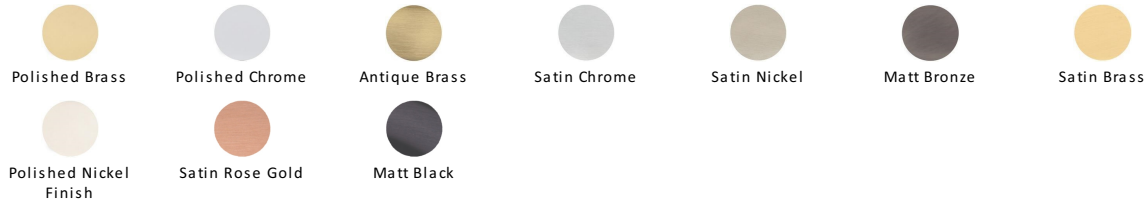

Victorian Round Cabinet Knob

C113 32-SRG

Timeless Elegance and Unrivaled Quality

Heritage Brass Cabinet Knob Mushroom Design 32mm Satin Rose Gold finish

Material:

Solid Brass

Finish:

Satin Rose Gold

Available Finishes

Available Sizes

Product Dimensions (All dimensions are in millimeters unless otherwise indicated)

Projection 29 **Maximum Diameter** 32 **Base** 15

About the Finish

Satin Rose Gold

Rose Gold is a traditional alloy used in Jewellery, blending gold with copper to create a delightful rosy red tint. We have replicated a similar appearance by electroplating copper over solid brass. Our Rose Gold finish will add a touch of warmth and luxury to any creation.