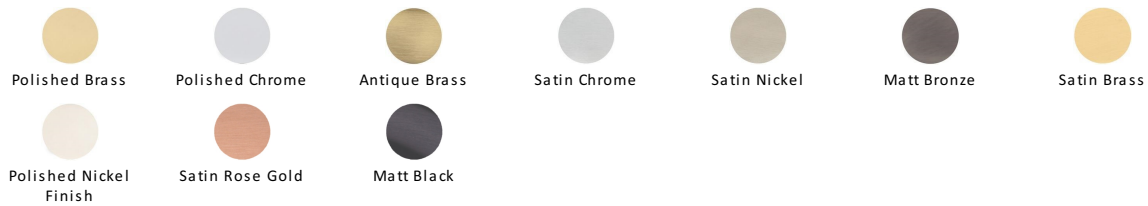

Victorian Round Cabinet Knob

C113 32-SN

Timeless Elegance and Unrivaled Quality

Heritage Brass Cabinet Knob Mushroom Design 32mm Satin Nickel finish

Material:
Solid Brass

Finish:
Satin Nickel

Available Finishes

Available Sizes

Product Dimensions (All dimensions are in millimeters unless otherwise indicated)

Projection 29 **Maximum Diameter** 32 **Base** 15

About the Finish

Satin Nickel

With its honeyed grey tone created by brushed nickel plating on brass, this finish closely matches Stainless Steel but offers a warm and subtle alternative which is popular in traditional and modern décors.