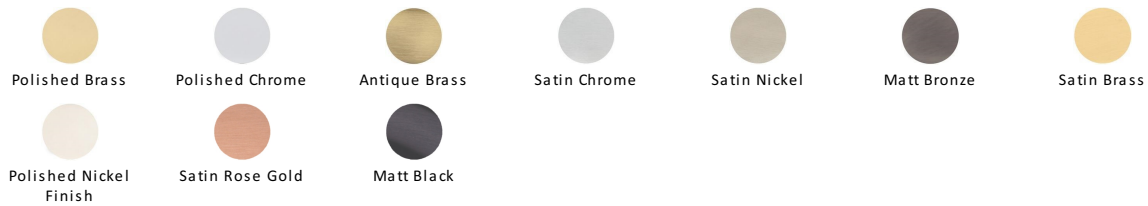

## Victorian Round Cabinet Knob

C113 32-SC

Timeless Elegance and Unrivaled Quality

Heritage Brass Cabinet Knob Mushroom Design 32mm Satin Chrome finish

**Material:**  
Solid Brass

**Finish:**  
Satin Chrome

### Available Finishes

### Available Sizes

#### Satin Chrome

The brush marks of satin chrome will appeal to those who favour an industrial yet contemporary chrome finish. Satin Chrome Finish is also less prone to finger marks than polished chrome.