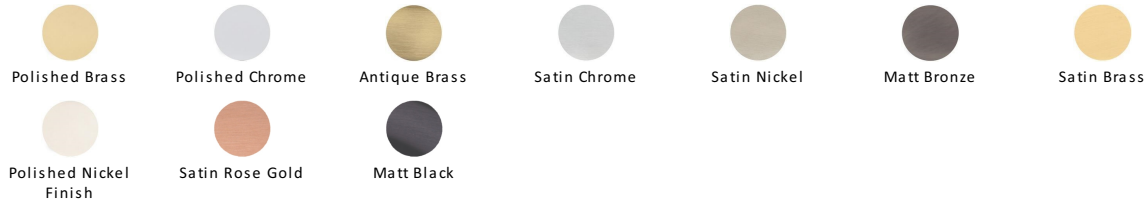

Victorian Round Cabinet Knob

C113 32-SB

Timeless Elegance and Unrivaled Quality

Heritage Brass Cabinet Knob Mushroom Design 32mm Satin Brass finish

Material:

Solid Brass

Finish:

Satin Brass

Available Finishes

Available Sizes

Product Dimensions (All dimensions are in millimeters unless otherwise indicated)

Projection 29 **Maximum Diameter** 32 **Base** 15

About the Finish

Satin Brass

A modern alternative to the traditional polished brass, this attractive brushed texture beautifully mellows and adds warmth to both a traditional and a soft contemporary décor.