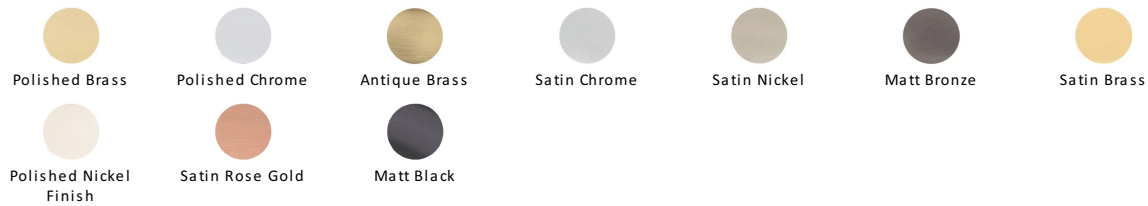

Victorian Round Cabinet Knob

C113 32-PC

Timeless Elegance and Unrivaled Quality

Heritage Brass Cabinet Knob Mushroom Design 32mm Polished Chrome finish

Material:

Solid Brass

Finish:

Polished Chrome

Available Finishes

Available Sizes

Product Dimensions (All dimensions are in millimeters unless otherwise indicated)

Projection	29	Maximum Diameter	32	Base	15

About the Finish

Polished Chrome

A bold, contemporary finish; low maintenance and easy to clean. The mirror effect reflects light and colour and will complement any colour scheme

Box Contains

- 1 Cabinet Knob
- All fixing screws and fasteners