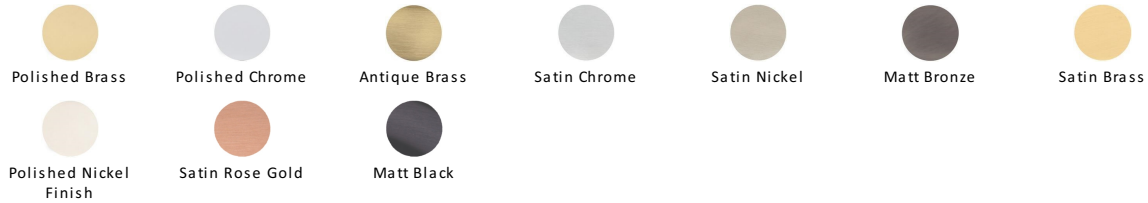

Victorian Round Cabinet Knob

C113 32-PB

Timeless Elegance and Unrivaled Quality

Heritage Brass Cabinet Knob Mushroom Design 32mm Polished Brass finish

Material:
Solid Brass

Finish:
Polished Brass

Available Finishes

Available Sizes

Product Dimensions (All dimensions are in millimeters unless otherwise indicated)

Projection 29 **Maximum Diameter** 32 **Base** 15

About the Finish

Polished Brass

Warm, mellow with a sense of heritage and comfort this highly polished finish is opulent without being flamboyant. Polished Brass coordinates perfectly with traditional décor.