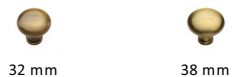

## Victorian Round Cabinet Knob

C113 32-AT

Timeless Elegance and Unrivaled Quality

Heritage Brass Cabinet Knob Mushroom Design 32mm Antique finish

**Material:**

Solid Brass

**Finish:**

Antique Brass

### Available Finishes

### Available Sizes