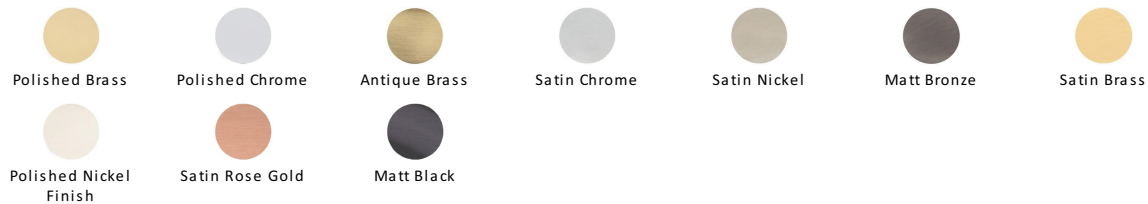

## Victorian Round Cabinet Knob

C113 32-AT

Timeless Elegance and Unrivaled Quality

Heritage Brass Cabinet Knob Mushroom Design 32mm Antique finish

**Material:**

Solid Brass

**Finish:**

Antique Brass

### Available Finishes

### Available Sizes

#### Antique Brass

With russet hues and a brass undertone, this variation on brass retains a warm and mellow character but adds age and maturity by highlighting the variance of shades making each piece both alluring and unique.