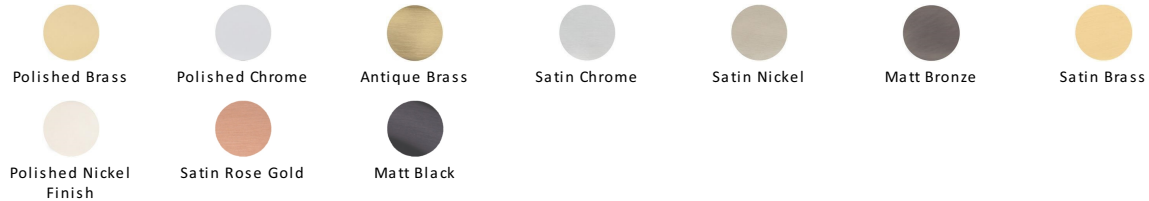

## Traditional Cabinet Pull Handle

C0376 96-PC

Heritage Brass Cabinet Pull Traditional Design 96mm Polished Chrome finish

**Material:**  
Solid Brass

**Finish:**  
Polished Chrome

### Available Finishes

### Available Sizes

#### Polished Chrome

A bold, contemporary finish; low maintenance and easy to clean. The mirror effect reflects light and colour and will complement any colour scheme