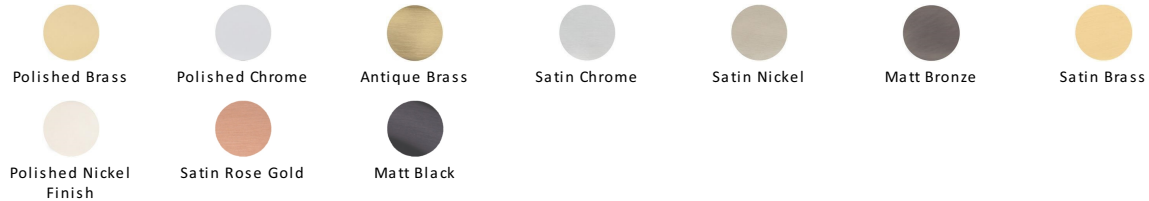

Traditional Cabinet Pull Handle

C0376 203-PC

Heritage Brass Cabinet Pull Traditional Design 203mm Polished Chrome finish

Material:
Solid Brass

Finish:
Polished Chrome

Available Finishes

Available Sizes

Product Dimensions (All dimensions are in millimeters unless otherwise indicated)

Length	232	CTC	203	Width	11	Projection	32
Base	29						

About the Finish

Polished Chrome

A bold, contemporary finish; low maintenance and easy to clean. The mirror effect reflects light and colour and will complement any colour scheme