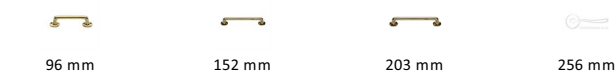

Traditional Cabinet Pull Handle

C0376 203-PB

Heritage Brass Cabinet Pull Traditional Design 203mm Polished Brass finish

Material:
Solid Brass

Finish:
Polished Brass

Available Finishes

Available Sizes

Product Dimensions (All dimensions are in millimeters unless otherwise indicated)

| | | | | | | | |
|---------------|-----|--------------|----|------------|-----|-------------------|----|
| Length | 232 | Width | 11 | CTC | 203 | Projection | 32 |
| Base | 29 | | | | | | |

About the Finish