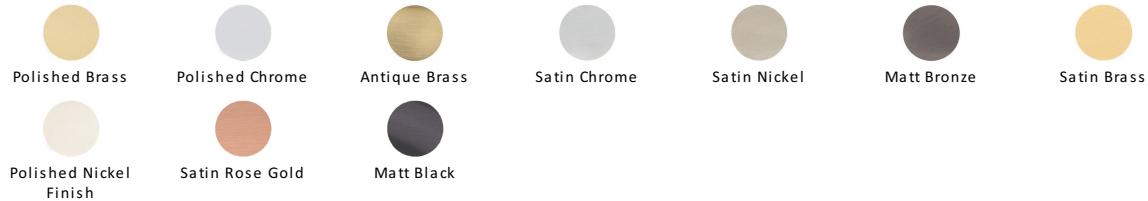

Traditional Cabinet Pull Handle

C0376 152-PC

Heritage Brass Cabinet Pull Traditional Design 152mm Polished Chrome finish

Material:
Solid Brass

Finish:
Polished Chrome

Available Finishes

Available Sizes

Product Dimensions (All dimensions are in millimeters unless otherwise indicated)

Length	181	CTC	152	Projection	32	Maximum Diameter	11
Base	29						

About the Finish

Polished Chrome

A bold, contemporary finish; low maintenance and easy to clean. The mirror effect reflects light and colour and will complement any colour scheme