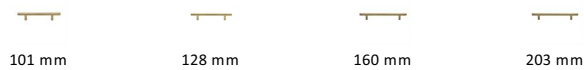

## T-Bar Cabinet Pull Handle

C0361 203-PB

Heritage Brass Cabinet Pull Bar Design 203mm CTC Polished Brass Finish

**Material:**  
Solid Brass

**Finish:**  
Polished Brass

### Available Sizes

### Product Dimensions (All dimensions are in millimeters unless otherwise indicated)

<b>Length</b>	267	<b>Width</b>	11	<b>CTC</b>	203	<b>Projection</b>	32
<b>Maximum Diameter</b>	10						