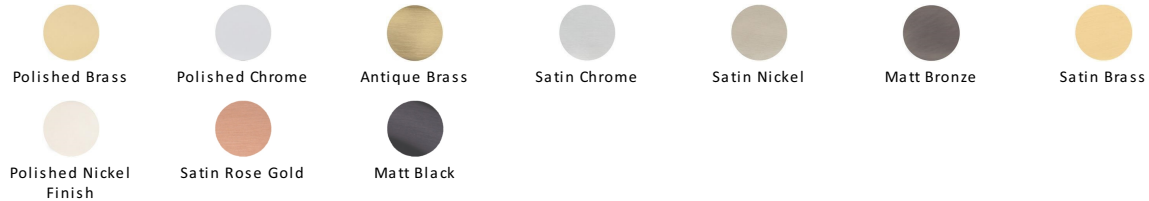

## T-Bar Cabinet Pull Handle

C0361 128-PC

Heritage Brass Cabinet Pull Bar Design 128mm CTC Polished Chrome Finish

**Material:**  
Solid Brass

**Finish:**  
Polished Chrome

### Available Finishes

### Available Sizes

#### Polished Chrome

A bold, contemporary finish; low maintenance and easy to clean. The mirror effect reflects light and colour and will complement any colour scheme