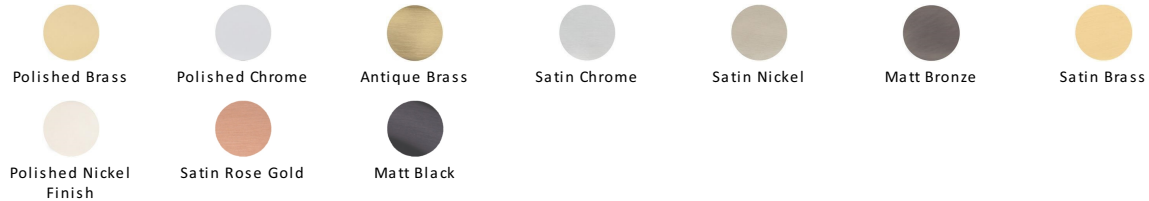

Apollo Cabinet Pull Handle

C0345 96-PC

Heritage Brass Cabinet Pull Apollo Design 96mm Polished Chrome finish

Material:
Solid Brass

Finish:
Polished Chrome

Available Finishes

Available Sizes

Product Dimensions (All dimensions are in millimeters unless otherwise indicated)

Length	115	CTC	96	Width	9	Projection	35
Maximum Diameter	18						

About the Finish

Polished Chrome

A bold, contemporary finish; low maintenance and easy to clean. The mirror effect reflects light and colour and will complement any colour scheme