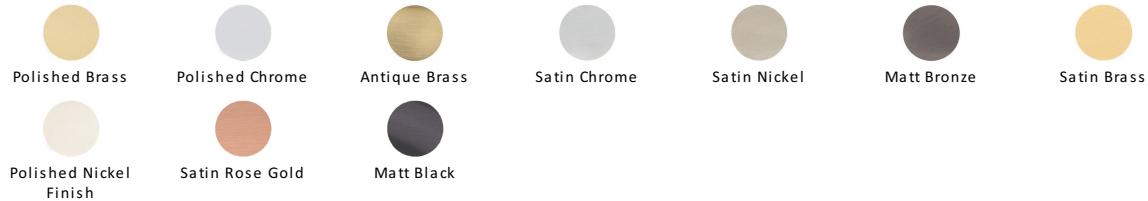

## Apollo Cabinet Pull Handle

C0345 203-SRG

Heritage Brass Cabinet Pull Apollo Design 203mm CTC Satin Rose Gold Finish

**Material:**  
Solid Brass

**Finish:**  
Satin Rose Gold

### Available Finishes

### Available Sizes