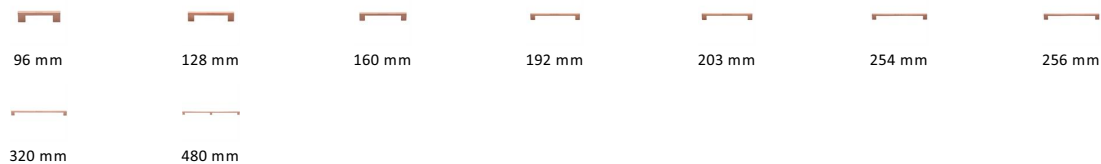

Metro Cabinet Pull Handle

C0337 96-SRG

Heritage Brass Cabinet Pull Metro Design 96mm CTC Satin Rose Gold Finish

Material:
Solid Brass

Finish:
Satin Rose Gold

Available Finishes

Available Sizes

Product Dimensions (All dimensions are in millimeters unless otherwise indicated)

Length	116	CTC	96	Width	10	Projection	30
Base	20						

About the Finish

Satin Rose Gold

Rose Gold is a traditional alloy used in Jewellery, blending gold with copper to create a delightful rosy red tint. We have replicated a similar appearance by electroplating copper over solid brass. Our Rose Gold finish will add a touch of warmth and luxury to any creation.