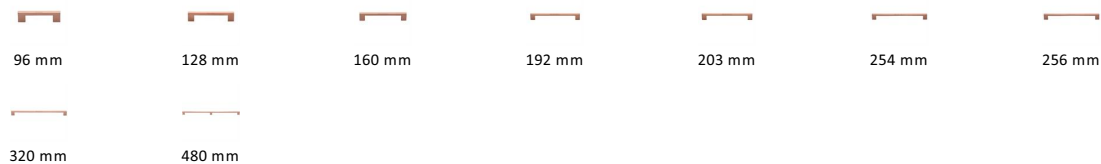

## Metro Cabinet Pull Handle

C0337 96-SRG

Heritage Brass Cabinet Pull Metro Design 96mm CTC Satin Rose Gold Finish

**Material:**  
Solid Brass

**Finish:**  
Satin Rose Gold

### Available Sizes

### Product Dimensions (All dimensions are in millimeters unless otherwise indicated)

<b>Length</b>	116	<b>Width</b>	10	<b>CTC</b>	96	<b>Projection</b>	30
<b>Base</b>	20						