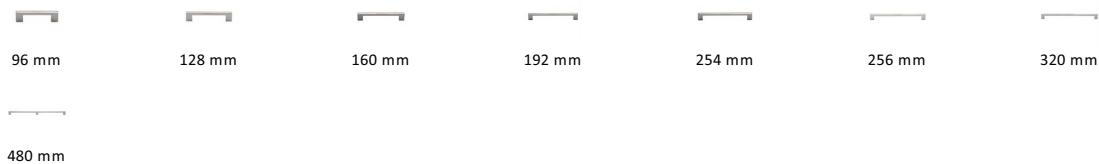

## Metro Cabinet Pull Handle

C0337 96-PNF

Heritage Brass Cabinet Pull Metro Design 96mm CTC Polished Nickel Finish

**Material:**  
Solid Brass

**Finish:**  
Polished Nickel Finish

### Available Sizes

### Product Dimensions (All dimensions are in millimeters unless otherwise indicated)

<b>Length</b>	116	<b>Width</b>	10	<b>CTC</b>	96	<b>Projection</b>	30
<b>Base</b>	20						