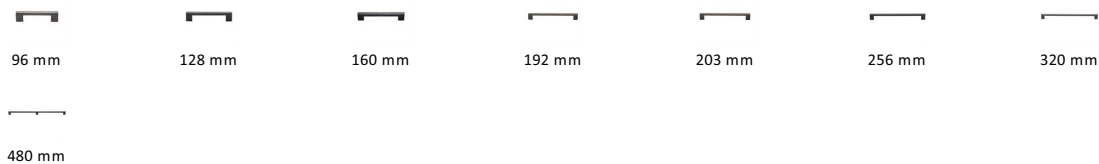

## Metro Cabinet Pull Handle

C0337 96-MB

Heritage Brass Cabinet Pull Metro Design 96mm CTC Matt Bronze Finish

**Material:**  
Solid Brass

**Finish:**  
Matt Bronze

### Available Sizes

### Product Dimensions (All dimensions are in millimeters unless otherwise indicated)

<b>Length</b>	116	<b>Width</b>	10	<b>CTC</b>	96	<b>Projection</b>	30
<b>Base</b>	20						