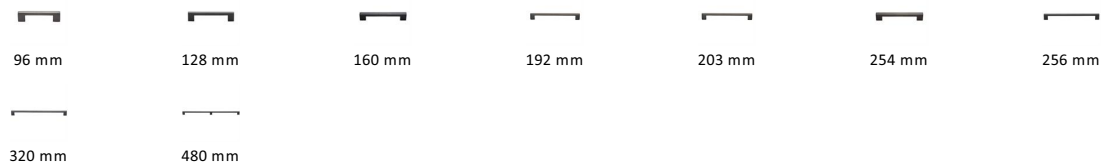

Metro Cabinet Pull Handle

C0337 96-MB

Heritage Brass Cabinet Pull Metro Design 96mm CTC Matt Bronze Finish

Material:
Solid Brass

Finish:
Matt Bronze

Available Finishes

Available Sizes

Product Dimensions (All dimensions are in millimeters unless otherwise indicated)

Length	116	CTC	96	Width	10	Projection	30
Base	20						

About the Finish

Matt Bronze

An aged finish on brass creating a vintage appearance, yet one that also looks outstanding in contemporary schemes. Over a period of time the bronze colour will lighten along any edges and surfaces that are frequently touched and create a naturally aged appearance highlighting frequently touched areas and exposing the brass below.