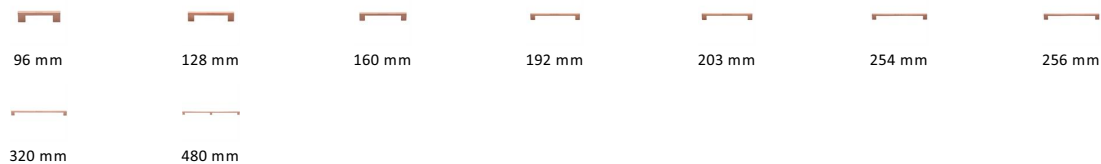

## Metro Cabinet Pull Handle

C0337 480-SRG

Heritage Brass Cabinet Pull Metro Design 480mm CTC Satin Rose Gold Finish

**Material:**  
Solid Brass

**Finish:**  
Satin Rose Gold

### Available Sizes

### Product Dimensions (All dimensions are in millimeters unless otherwise indicated)

<b>Length</b>	500	<b>CTC</b>	480	<b>Width</b>	10	<b>Projection</b>	30
<b>Base</b>	20						