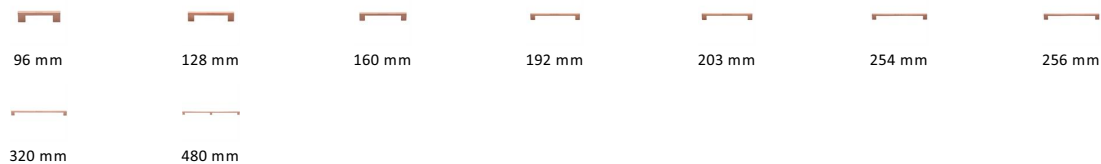

Metro Cabinet Pull Handle

C0337 480-SRG

Heritage Brass Cabinet Pull Metro Design 480mm CTC Satin Rose Gold Finish

Material:
Solid Brass

Finish:
Satin Rose Gold

Available Finishes

Available Sizes

Product Dimensions (All dimensions are in millimeters unless otherwise indicated)

Length	500	Width	10	CTC	480	Projection	30
Base	20						

About the Finish

Satin Rose Gold

Rose Gold is a traditional alloy used in Jewellery, blending gold with copper to create a delightful rosy red tint. We have replicated a similar appearance by electroplating copper over solid brass. Our Rose Gold finish will add a touch of warmth and luxury to any creation.