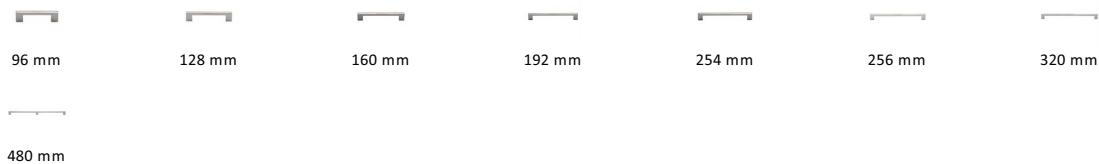

## Metro Cabinet Pull Handle

C0337 480-PNF

Heritage Brass Cabinet Pull Metro Design 480mm CTC Polished Nickel Finish

**Material:**  
Solid Brass

**Finish:**  
Polished Nickel Finish

### Available Sizes

### Product Dimensions (All dimensions are in millimeters unless otherwise indicated)

<b>Length</b>	500	<b>Width</b>	10	<b>CTC</b>	480	<b>Projection</b>	30
<b>Base</b>	20						