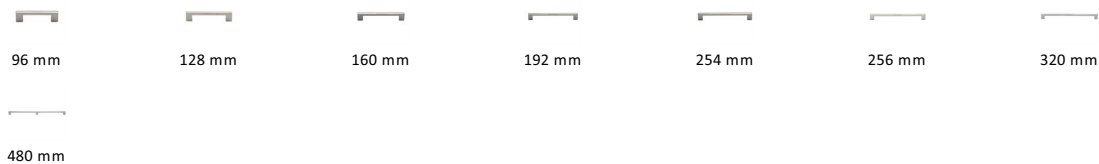

## Metro Cabinet Pull Handle

C0337 480-PNF

Heritage Brass Cabinet Pull Metro Design 480mm CTC Polished Nickel Finish

**Material:**  
Solid Brass

**Finish:**  
Polished Nickel Finish

### Available Sizes

### Product Dimensions (All dimensions are in millimeters unless otherwise indicated)

<b>Length</b>	500	<b>CTC</b>	480	<b>Width</b>	10	<b>Projection</b>	30
<b>Base</b>	20						