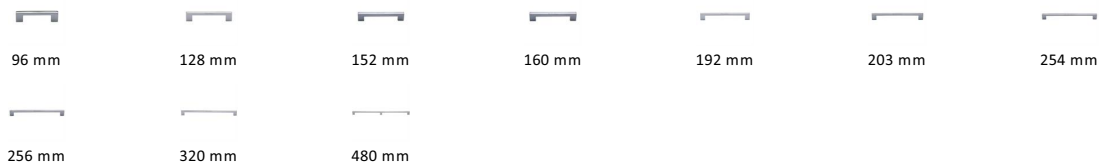

Metro Cabinet Pull Handle

C0337 480-PC

Heritage Brass Cabinet Pull Metro Design 480mm CTC Polished Chrome Finish

Material:

Solid Brass

Finish:

Polished Chrome

Available Finishes

Available Sizes

Product Dimensions (All dimensions are in millimeters unless otherwise indicated)

Length	500	CTC	480	Width	10	Projection	30
Base	20						

About the Finish

Polished Chrome

A bold, contemporary finish; low maintenance and easy to clean. The mirror effect reflects light and colour and will complement any colour scheme