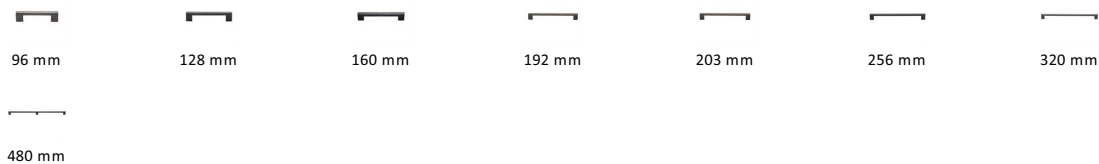

Metro Cabinet Pull Handle

C0337 480-MB

Heritage Brass Cabinet Pull Metro Design 480mm CTC Matt Bronze Finish

Material:
Solid Brass

Finish:
Matt Bronze

Available Finishes

Available Sizes

Product Dimensions (All dimensions are in millimeters unless otherwise indicated)

Length	500	Width	10	CTC	480	Projection	30
Base	20						

About the Finish

Matt Bronze

An aged finish on brass creating a vintage appearance, yet one that also looks outstanding in contemporary schemes. Over a period of time the bronze colour will lighten along any edges and surfaces that are frequently touched and create a naturally aged appearance highlighting frequently touched areas and exposing the brass below.