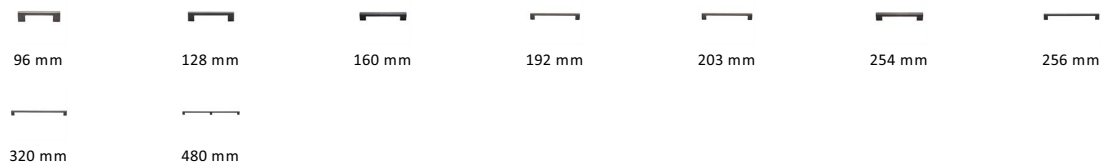

Metro Cabinet Pull Handle

C0337 480-MB

Heritage Brass Cabinet Pull Metro Design 480mm CTC Matt Bronze Finish

Material:
Solid Brass

Finish:
Matt Bronze

Available Finishes

Available Sizes

Product Dimensions (All dimensions are in millimeters unless otherwise indicated)

Length	500	CTC	480	Width	10	Projection	30
Base	20						

About the Finish

Matt Bronze

An aged finish on brass creating a vintage appearance, yet one that also looks outstanding in contemporary schemes. Over a period of time the bronze colour will lighten along any edges and surfaces that are frequently touched and create a naturally aged appearance highlighting frequently touched areas and exposing the brass below.