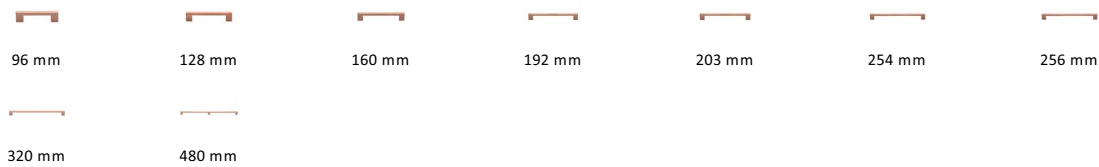

## Metro Cabinet Pull Handle

C0337 320-SRG

Heritage Brass Cabinet Pull Metro Design 320mm CTC Satin Rose Gold Finish

**Material:**  
Solid Brass

**Finish:**  
Satin Rose Gold

### Available Sizes

### Product Dimensions (All dimensions are in millimeters unless otherwise indicated)

<b>Length</b>	340	<b>Width</b>	10	<b>CTC</b>	320	<b>Projection</b>	30
<b>Base</b>	20						