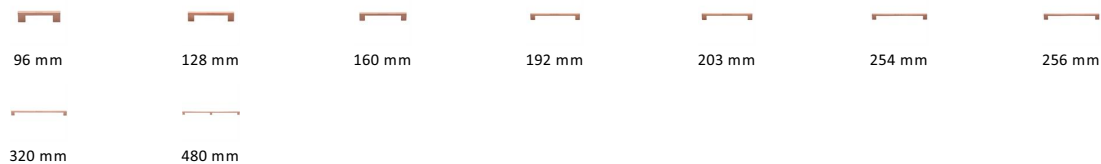

Metro Cabinet Pull Handle

C0337 320-SRG

Heritage Brass Cabinet Pull Metro Design 320mm CTC Satin Rose Gold Finish

Material:
Solid Brass

Finish:
Satin Rose Gold

Available Finishes

Available Sizes

Product Dimensions (All dimensions are in millimeters unless otherwise indicated)

Length	340	CTC	320	Width	10	Projection	30
Base	20						

About the Finish

Satin Rose Gold

Rose Gold is a traditional alloy used in Jewellery, blending gold with copper to create a delightful rosy red tint. We have replicated a similar appearance by electroplating copper over solid brass. Our Rose Gold finish will add a touch of warmth and luxury to any creation.