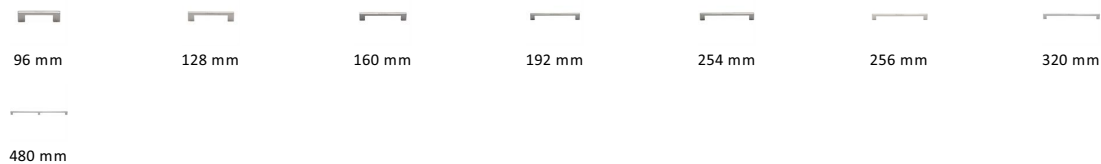

Metro Cabinet Pull Handle

C0337 320-PNF

Heritage Brass Cabinet Pull Metro Design 320mm CTC Polished Nickel Finish

Material:
Solid Brass

Finish:
Polished Nickel Finish

Available Finishes

Available Sizes

Product Dimensions (All dimensions are in millimeters unless otherwise indicated)

Length	340	CTC	320	Width	10	Projection	30
Base	20						

About the Finish

Polished Nickel Finish

With its subtle golden hue this is a mellow alternative to polished chrome. The finish is not coated and will oxidise naturally. If not regularly buffed with a soft cloth this finish will subtly change over time by taking on an aged patina.