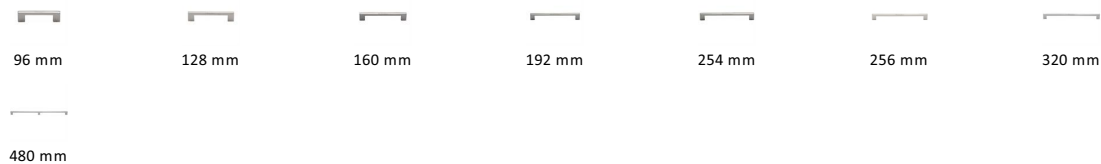

## Metro Cabinet Pull Handle

C0337 320-PNF

Heritage Brass Cabinet Pull Metro Design 320mm CTC Polished Nickel Finish

**Material:**  
Solid Brass

**Finish:**  
Polished Nickel Finish

### Available Sizes

### Product Dimensions (All dimensions are in millimeters unless otherwise indicated)

<b>Length</b>	340	<b>Width</b>	10	<b>CTC</b>	320	<b>Projection</b>	30
<b>Base</b>	20						