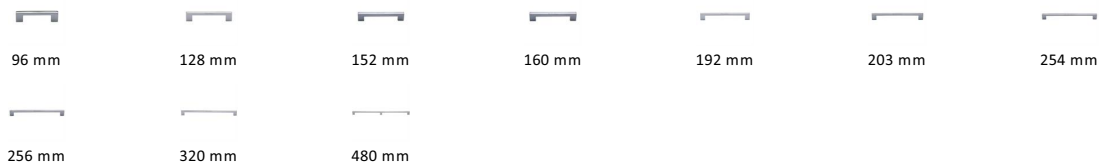

## Metro Cabinet Pull Handle

C0337 320-PC

Heritage Brass Cabinet Pull Metro Design 320mm CTC Polished Chrome Finish

**Material:**

Solid Brass

**Finish:**

Polished Chrome

### Available Sizes

### Product Dimensions (All dimensions are in millimeters unless otherwise indicated)

<b>Length</b>	340	<b>CTC</b>	320	<b>Width</b>	10	<b>Projection</b>	30
<b>Base</b>	20						