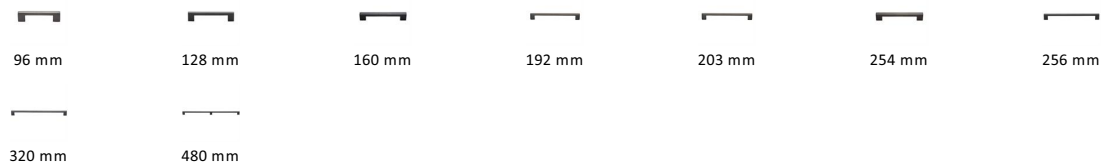

Metro Cabinet Pull Handle

C0337 320-MB

Heritage Brass Cabinet Pull Metro Design 320mm CTC Matt Bronze Finish

Material:
Solid Brass

Finish:
Matt Bronze

Available Finishes

Available Sizes

Product Dimensions (All dimensions are in millimeters unless otherwise indicated)

Length	340	CTC	320	Width	10	Projection	30
Base	20						

About the Finish

Matt Bronze

An aged finish on brass creating a vintage appearance, yet one that also looks outstanding in contemporary schemes. Over a period of time the bronze colour will lighten along any edges and surfaces that are frequently touched and create a naturally aged appearance highlighting frequently touched areas and exposing the brass below.