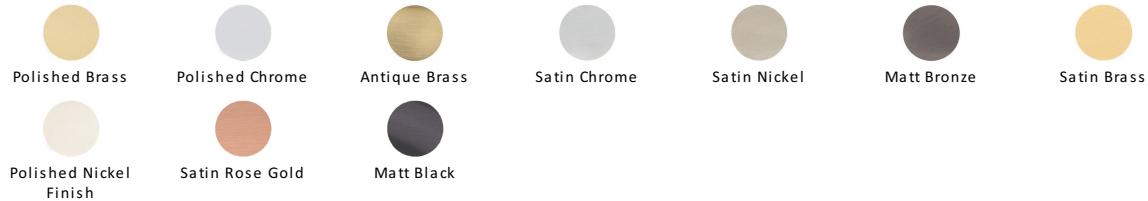

Metro Cabinet Pull Handle

C0337 320-MB

Heritage Brass Cabinet Pull Metro Design 320mm CTC Matt Bronze Finish

Material:
Solid Brass

Finish:
Matt Bronze

Available Finishes

Available Sizes

Product Dimensions (All dimensions are in millimeters unless otherwise indicated)

Length	340	Width	10	CTC	320	Projection	30
Base	20						

About the Finish

Matt Bronze

An aged finish on brass creating a vintage appearance, yet one that also looks outstanding in contemporary schemes. Over a period of time the bronze colour will lighten along any edges and surfaces that are frequently touched and create a naturally aged appearance highlighting frequently touched areas and exposing the brass below.