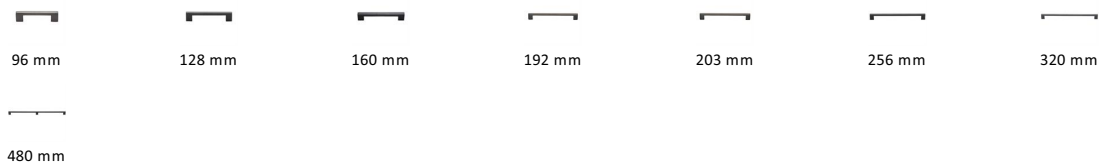

Metro Cabinet Pull Handle

C0337 320-MB

Heritage Brass Cabinet Pull Metro Design 320mm CTC Matt Bronze Finish

Material:
Solid Brass

Finish:
Matt Bronze

Available Finishes

Available Sizes

Product Dimensions (All dimensions are in millimeters unless otherwise indicated)

Length	340	Width	10	CTC	320	Projection	30
Base	20						

About the Finish

Matt Bronze

An aged finish on brass creating a vintage appearance, yet one that also looks outstanding in contemporary schemes. Over a period of time the bronze colour will lighten along any edges and surfaces that are frequently touched and create a naturally aged appearance highlighting frequently touched areas and exposing the brass below.