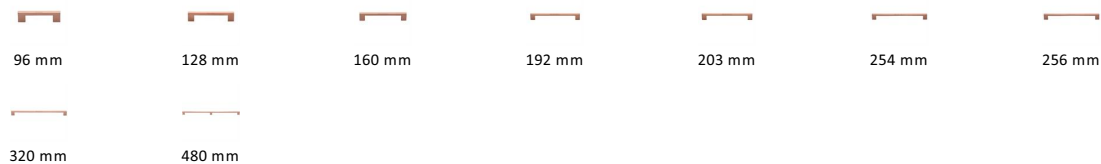

Metro Cabinet Pull Handle

C0337 256-SRG

Heritage Brass Cabinet Pull Metro Design 256mm CTC Satin Rose Gold Finish

Material:
Solid Brass

Finish:
Satin Rose Gold

Available Finishes

Available Sizes

Product Dimensions (All dimensions are in millimeters unless otherwise indicated)

Length	274	CTC	256	Width	10	Projection	30
Base	20						

About the Finish

Satin Rose Gold

Rose Gold is a traditional alloy used in Jewellery, blending gold with copper to create a delightful rosy red tint. We have replicated a similar appearance by electroplating copper over solid brass. Our Rose Gold finish will add a touch of warmth and luxury to any creation.