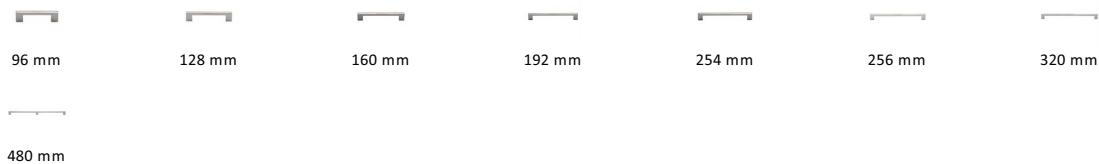

Metro Cabinet Pull Handle

C0337 256-PNF

Heritage Brass Cabinet Pull Metro Design 256mm CTC Polished Nickel Finish

Material:
Solid Brass

Finish:
Polished Nickel Finish

Available Finishes

Available Sizes

Product Dimensions (All dimensions are in millimeters unless otherwise indicated)

Length	274	CTC	256	Width	10	Projection	30
Base	20						

About the Finish

Polished Nickel Finish

With its subtle golden hue this is a mellow alternative to polished chrome. The finish is not coated and will oxidise naturally. If not regularly buffed with a soft cloth this finish will subtly change over time by taking on an aged patina.