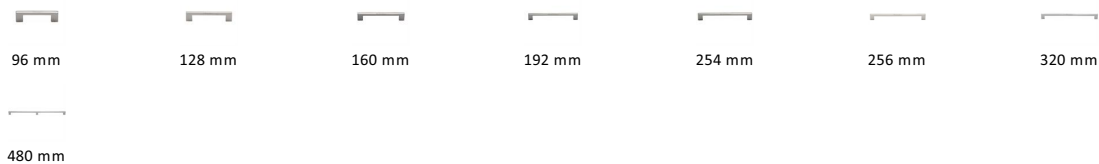

Metro Cabinet Pull Handle

C0337 256-PNF

Heritage Brass Cabinet Pull Metro Design 256mm CTC Polished Nickel Finish

Material:
Solid Brass

Finish:
Polished Nickel Finish

Available Finishes

Available Sizes

Product Dimensions (All dimensions are in millimeters unless otherwise indicated)

| | | | | | | | |
|---------------|-----|--------------|----|------------|-----|-------------------|----|
| Length | 274 | Width | 10 | CTC | 256 | Projection | 30 |
| Base | 20 | | | | | | |

About the Finish