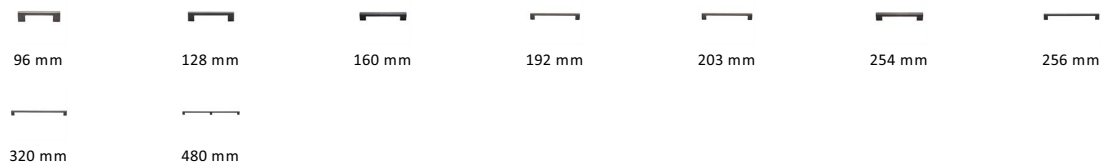

## Metro Cabinet Pull Handle

C0337 256-MB

Heritage Brass Cabinet Pull Metro Design 256mm CTC Matt Bronze Finish

**Material:**  
Solid Brass

**Finish:**  
Matt Bronze

### Available Sizes

### Product Dimensions (All dimensions are in millimeters unless otherwise indicated)

<b>Length</b>	274	<b>CTC</b>	256	<b>Width</b>	10	<b>Projection</b>	30
<b>Base</b>	20						