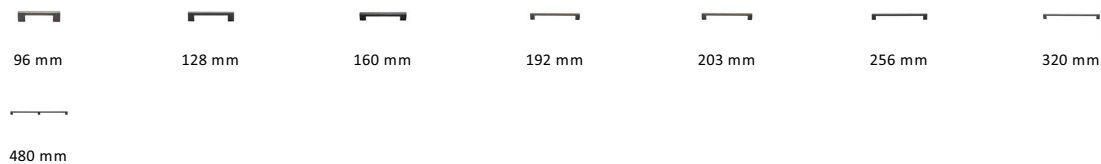

Metro Cabinet Pull Handle

C0337 256-MB

Heritage Brass Cabinet Pull Metro Design 256mm CTC Matt Bronze Finish

Material:
Solid Brass

Finish:
Matt Bronze

Available Finishes

Available Sizes

Product Dimensions (All dimensions are in millimeters unless otherwise indicated)

Length	274	Width	10	CTC	256	Projection	30
Base	20						

About the Finish

Matt Bronze

An aged finish on brass creating a vintage appearance, yet one that also looks outstanding in contemporary schemes. Over a period of time the bronze colour will lighten along any edges and surfaces that are frequently touched and create a naturally aged appearance highlighting frequently touched areas and exposing the brass below.