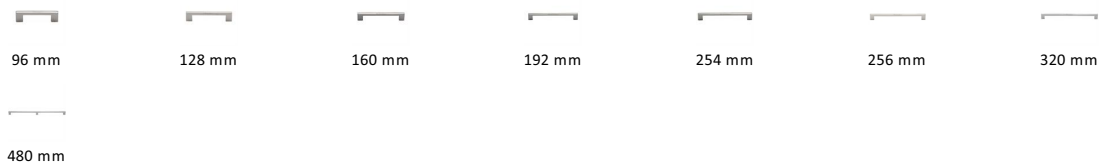

### Available Sizes

### Product Dimensions (All dimensions are in millimeters unless otherwise indicated)

<b>Length</b>	274	<b>CTC</b>	254	<b>Width</b>	10	<b>Projection</b>	30
<b>Base</b>	20						