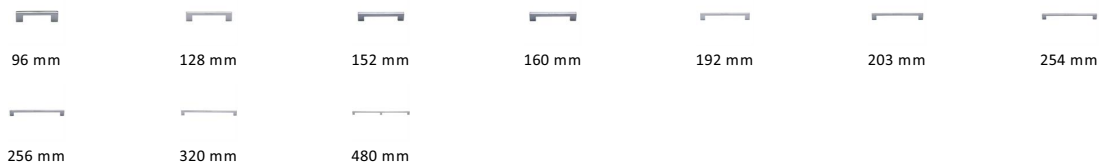

Metro Cabinet Pull Handle

C0337 254-PC

Heritage Brass Cabinet Pull Metro Design 254mm Polished Chrome finish

Material:
Solid Brass

Finish:
Polished Chrome

Available Finishes

Available Sizes

Product Dimensions (All dimensions are in millimeters unless otherwise indicated)

Length	274	CTC	254	Width	10	Projection	30
Base	20						

About the Finish

Polished Chrome

A bold, contemporary finish; low maintenance and easy to clean. The mirror effect reflects light and colour and will complement any colour scheme