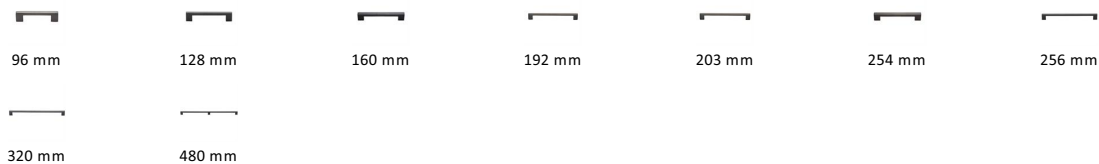

## Metro Cabinet Pull Handle

C0337 254-MB

Heritage Brass Cabinet Pull Metro Design 254mm CTC Matt Bronze Finish

**Material:**  
Solid Brass

**Finish:**  
Matt Bronze

### Available Sizes

### Product Dimensions (All dimensions are in millimeters unless otherwise indicated)

<b>Length</b>	274	<b>CTC</b>	254	<b>Width</b>	10	<b>Projection</b>	30
<b>Base</b>	20						