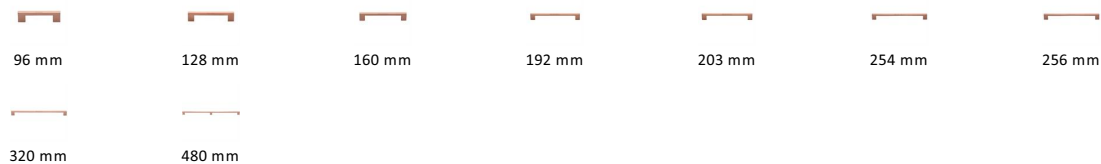

Metro Cabinet Pull Handle

C0337 192-SRG

Heritage Brass Cabinet Pull Metro Design 192mm CTC Satin Rose Gold Finish

Material:
Solid Brass

Finish:
Satin Rose Gold

Available Finishes

Available Sizes

Product Dimensions (All dimensions are in millimeters unless otherwise indicated)

Length	212	Width	10	CTC	192	Projection	30
Base	20						

About the Finish

Satin Rose Gold

Rose Gold is a traditional alloy used in Jewellery, blending gold with copper to create a delightful rosy red tint. We have replicated a similar appearance by electroplating copper over solid brass. Our Rose Gold finish will add a touch of warmth and luxury to any creation.