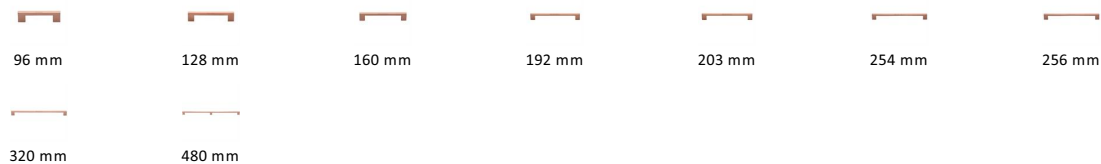

Metro Cabinet Pull Handle

C0337 192-SRG

Heritage Brass Cabinet Pull Metro Design 192mm CTC Satin Rose Gold Finish

Material:
Solid Brass

Finish:
Satin Rose Gold

Available Finishes

Available Sizes

Product Dimensions (All dimensions are in millimeters unless otherwise indicated)

Length	212	CTC	192	Width	10	Projection	30
Base	20						

About the Finish

Satin Rose Gold

Rose Gold is a traditional alloy used in Jewellery, blending gold with copper to create a delightful rosy red tint. We have replicated a similar appearance by electroplating copper over solid brass. Our Rose Gold finish will add a touch of warmth and luxury to any creation.