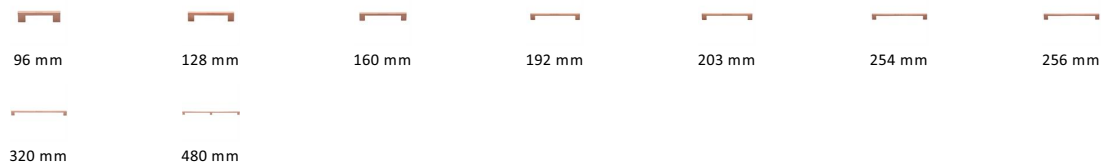

Metro Cabinet Pull Handle

C0337 192-SRG

Heritage Brass Cabinet Pull Metro Design 192mm CTC Satin Rose Gold Finish

Material:

Solid Brass

Finish:

Satin Rose Gold

Available Finishes

Available Sizes

Product Dimensions (All dimensions are in millimeters unless otherwise indicated)

Length	212	CTC	192	Width	10	Projection	30
Base	20						

About the Finish

Satin Rose Gold

Rose Gold is a traditional alloy used in Jewellery, blending gold with copper to create a delightful rosy red tint. We have replicated a similar appearance by electroplating copper over solid brass. Our Rose Gold finish will add a touch of warmth and luxury to any creation.