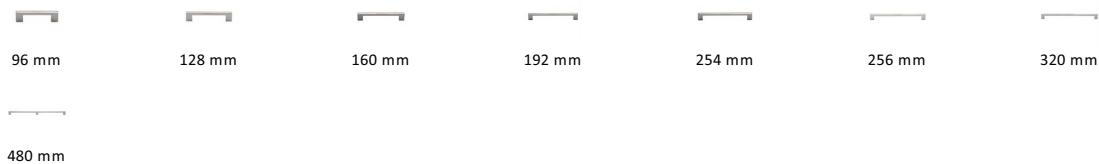

Metro Cabinet Pull Handle

C0337 192-PNF

Heritage Brass Cabinet Pull Metro Design 192mm CTC Polished Nickel Finish

Material:
Solid Brass

Finish:
Polished Nickel Finish

Available Finishes

Available Sizes

Product Dimensions (All dimensions are in millimeters unless otherwise indicated)

Length	212	CTC	192	Width	10	Projection	30
Base	20						

About the Finish

Polished Nickel Finish

With its subtle golden hue this is a mellow alternative to polished chrome. The finish is not coated and will oxidise naturally. If not regularly buffed with a soft cloth this finish will subtly change over time by taking on an aged patina.