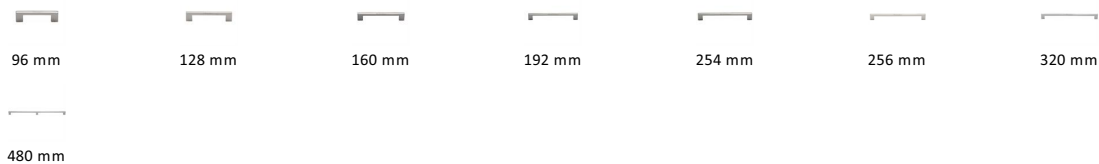

Metro Cabinet Pull Handle

C0337 192-PNF

Heritage Brass Cabinet Pull Metro Design 192mm CTC Polished Nickel Finish

Material:
Solid Brass

Finish:
Polished Nickel Finish

Available Finishes

Available Sizes

Product Dimensions (All dimensions are in millimeters unless otherwise indicated)

Length	212	Width	10	CTC	192	Projection	30
Base	20						

About the Finish

Polished Nickel Finish

With its subtle golden hue this is a mellow alternative to polished chrome. The finish is not coated and will oxidise naturally. If not regularly buffed with a soft cloth this finish will subtly change over time by taking on an aged patina.