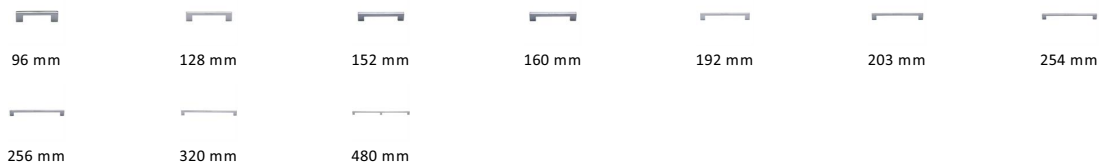

## Metro Cabinet Pull Handle

C0337 192-PC

Heritage Brass Cabinet Pull Metro Design 192mm CTC Polished Chrome Finish

**Material:**  
Solid Brass

**Finish:**  
Polished Chrome

### Available Sizes

### Product Dimensions (All dimensions are in millimeters unless otherwise indicated)

<b>Length</b>	212	<b>CTC</b>	192	<b>Width</b>	10	<b>Projection</b>	30
<b>Base</b>	20						