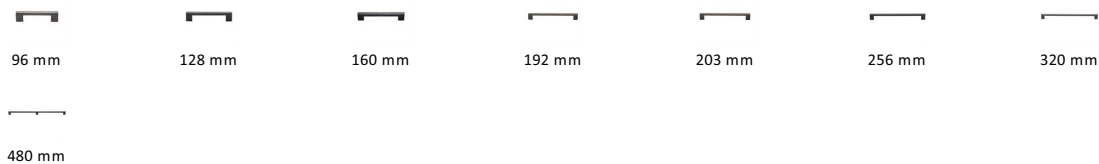

Metro Cabinet Pull Handle

C0337 192-MB

Heritage Brass Cabinet Pull Metro Design 192mm CTC Matt Bronze Finish

Material:
Solid Brass

Finish:
Matt Bronze

Available Finishes

Available Sizes

Product Dimensions (All dimensions are in millimeters unless otherwise indicated)

Length	212	Width	10	CTC	192	Projection	30
Base	20						

About the Finish

Matt Bronze

An aged finish on brass creating a vintage appearance, yet one that also looks outstanding in contemporary schemes. Over a period of time the bronze colour will lighten along any edges and surfaces that are frequently touched and create a naturally aged appearance highlighting frequently touched areas and exposing the brass below.