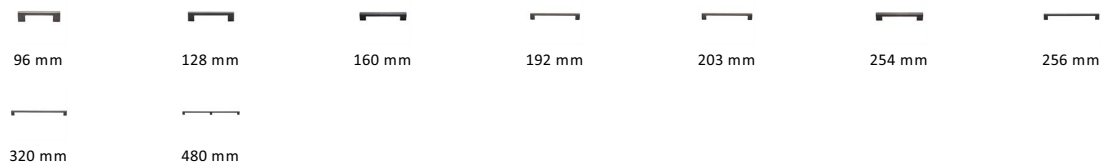

## Metro Cabinet Pull Handle

C0337 192-MB

Heritage Brass Cabinet Pull Metro Design 192mm CTC Matt Bronze Finish

**Material:**  
Solid Brass

**Finish:**  
Matt Bronze

### Available Sizes

### Product Dimensions (All dimensions are in millimeters unless otherwise indicated)

<b>Length</b>	212	<b>CTC</b>	192	<b>Width</b>	10	<b>Projection</b>	30
<b>Base</b>	20						