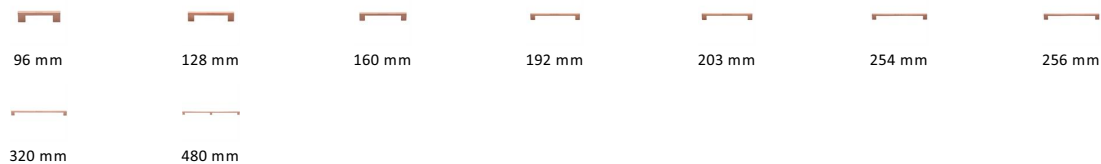

Metro Cabinet Pull Handle

C0337 160-SRG

Heritage Brass Cabinet Pull Metro Design 160mm CTC Satin Rose Gold Finish

Material:
Solid Brass

Finish:
Satin Rose Gold

Available Finishes

Available Sizes

Product Dimensions (All dimensions are in millimeters unless otherwise indicated)

Length	172	CTC	160	Width	10	Projection	30
Base	20						

About the Finish

Satin Rose Gold

Rose Gold is a traditional alloy used in Jewellery, blending gold with copper to create a delightful rosy red tint. We have replicated a similar appearance by electroplating copper over solid brass. Our Rose Gold finish will add a touch of warmth and luxury to any creation.