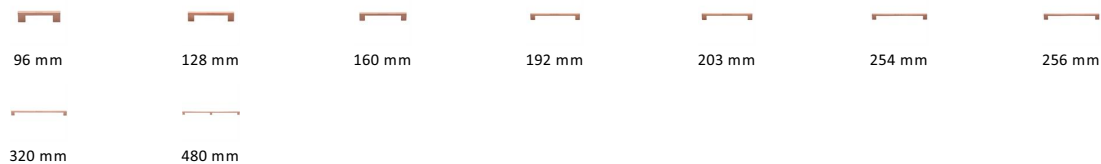

## Metro Cabinet Pull Handle

C0337 160-SRG

Heritage Brass Cabinet Pull Metro Design 160mm CTC Satin Rose Gold Finish

**Material:**  
Solid Brass

**Finish:**  
Satin Rose Gold

### Available Sizes

### Product Dimensions (All dimensions are in millimeters unless otherwise indicated)

<b>Length</b>	172	<b>Width</b>	10	<b>CTC</b>	160	<b>Projection</b>	30
<b>Base</b>	20						