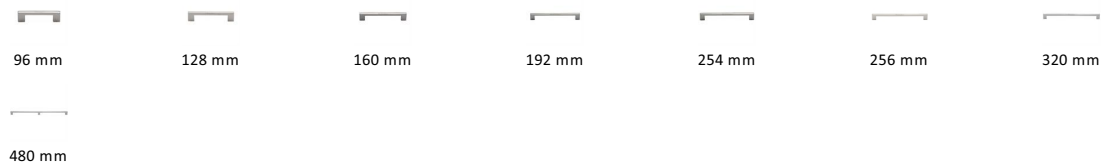

Metro Cabinet Pull Handle

C0337 160-PNF

Heritage Brass Cabinet Pull Metro Design 160mm CTC Polished Nickel Finish

Material:
Solid Brass

Finish:
Polished Nickel Finish

Available Finishes

Available Sizes

Product Dimensions (All dimensions are in millimeters unless otherwise indicated)

Length	172	Width	10	CTC	160	Projection	30
Base	20						

About the Finish

Polished Nickel Finish

With its subtle golden hue this is a mellow alternative to polished chrome. The finish is not coated and will oxidise naturally. If not regularly buffed with a soft cloth this finish will subtly change over time by taking on an aged patina.