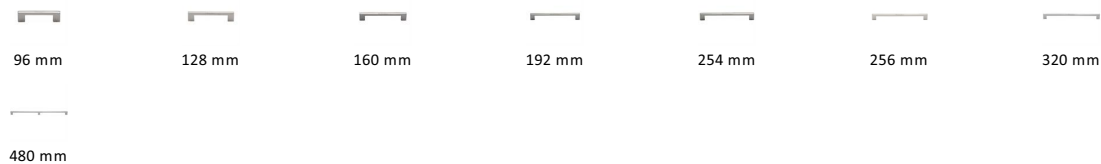

Metro Cabinet Pull Handle

C0337 160-PNF

Heritage Brass Cabinet Pull Metro Design 160mm CTC Polished Nickel Finish

Material:
Solid Brass

Finish:
Polished Nickel Finish

Available Finishes

Available Sizes

Product Dimensions (All dimensions are in millimeters unless otherwise indicated)

Length	172	CTC	160	Width	10	Projection	30
Base	20						

About the Finish

Polished Nickel Finish

With its subtle golden hue this is a mellow alternative to polished chrome. The finish is not coated and will oxidise naturally. If not regularly buffed with a soft cloth this finish will subtly change over time by taking on an aged patina.