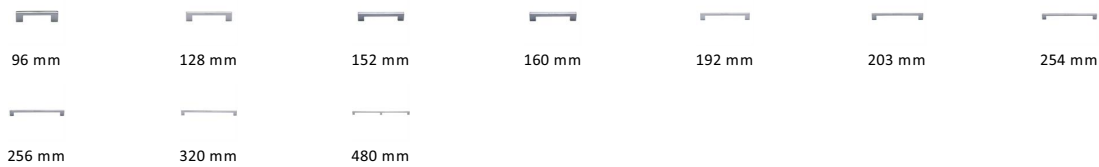

Metro Cabinet Pull Handle

C0337 160-PC

Heritage Brass Cabinet Pull Metro Design 160mm CTC Polished Chrome Finish

Material:

Solid Brass

Finish:

Polished Chrome

Available Finishes

Available Sizes

Product Dimensions (All dimensions are in millimeters unless otherwise indicated)

Length	172	CTC	160	Width	10	Projection	30
Base	20						

About the Finish

Polished Chrome

A bold, contemporary finish; low maintenance and easy to clean. The mirror effect reflects light and colour and will complement any colour scheme