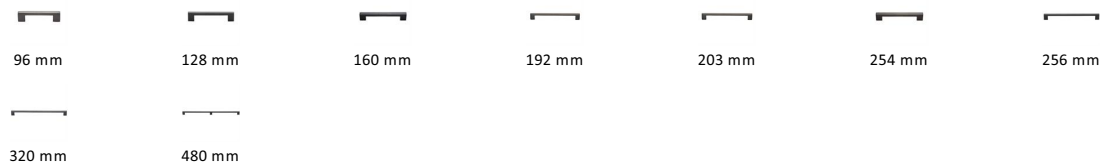

Metro Cabinet Pull Handle

C0337 160-MB

Heritage Brass Cabinet Pull Metro Design 160mm CTC Matt Bronze Finish

Material:
Solid Brass

Finish:
Matt Bronze

Available Finishes

Available Sizes

Product Dimensions (All dimensions are in millimeters unless otherwise indicated)

| | | | | | | | |
|---------------|-----|------------|-----|--------------|----|-------------------|----|
| Length | 172 | CTC | 160 | Width | 10 | Projection | 30 |
| Base | 20 | | | | | | |

About the Finish