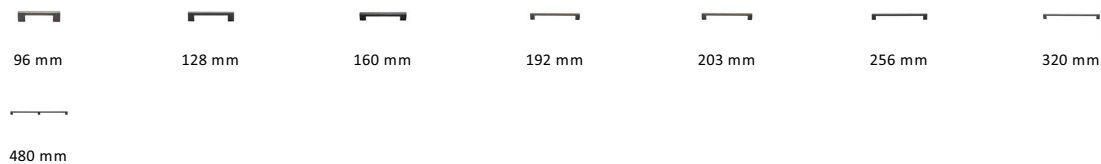

## Metro Cabinet Pull Handle

C0337 160-MB

Heritage Brass Cabinet Pull Metro Design 160mm CTC Matt Bronze Finish

**Material:**  
Solid Brass

**Finish:**  
Matt Bronze

### Available Sizes

### Product Dimensions (All dimensions are in millimeters unless otherwise indicated)

<b>Length</b>	172	<b>Width</b>	10	<b>CTC</b>	160	<b>Projection</b>	30
<b>Base</b>	20						