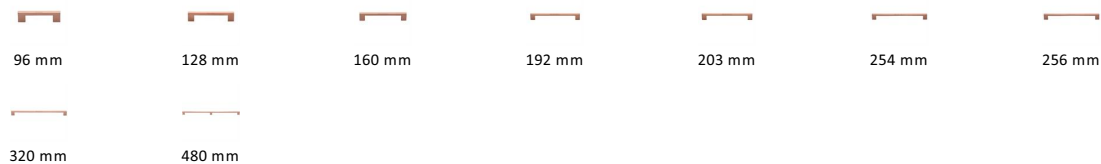

Metro Cabinet Pull Handle

C0337 128-SRG

Heritage Brass Cabinet Pull Metro Design 128mm CTC Satin Rose Gold Finish

Material:
Solid Brass

Finish:
Satin Rose Gold

Available Finishes

Available Sizes

Product Dimensions (All dimensions are in millimeters unless otherwise indicated)

Length	148	Width	10	CTC	128	Projection	30
Base	20						

About the Finish

Satin Rose Gold

Rose Gold is a traditional alloy used in Jewellery, blending gold with copper to create a delightful rosy red tint. We have replicated a similar appearance by electroplating copper over solid brass. Our Rose Gold finish will add a touch of warmth and luxury to any creation.