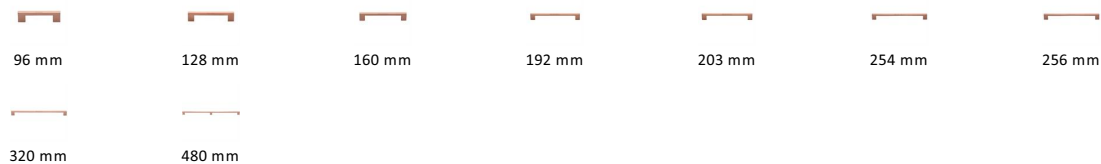

## Metro Cabinet Pull Handle

C0337 128-SRG

Heritage Brass Cabinet Pull Metro Design 128mm CTC Satin Rose Gold Finish

**Material:**  
Solid Brass

**Finish:**  
Satin Rose Gold

### Available Sizes

### Product Dimensions (All dimensions are in millimeters unless otherwise indicated)

|               |     |            |     |              |    |                   |    |
|---------------|-----|------------|-----|--------------|----|-------------------|----|
| <b>Length</b> | 148 | <b>CTC</b> | 128 | <b>Width</b> | 10 | <b>Projection</b> | 30 |
| <b>Base</b>   | 20  |            |     |              |    |                   |    |