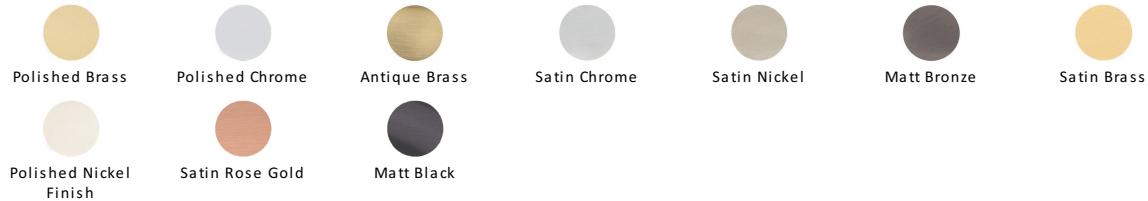

Metro Cabinet Pull Handle

C0337 128-SC

Heritage Brass Cabinet Pull Metro Design 128mm CTC Satin Chrome Finish

Material:
Solid Brass

Finish:
Satin Chrome

Available Finishes

Available Sizes

Product Dimensions (All dimensions are in millimeters unless otherwise indicated)

Length	148	Width	10	CTC	128	Projection	30
Base	20						

About the Finish

Satin Chrome

The brush marks of satin chrome will appeal to those who favour an industrial yet contemporary chrome finish. Satin Chrome Finish is also less prone to finger marks than polished chrome.