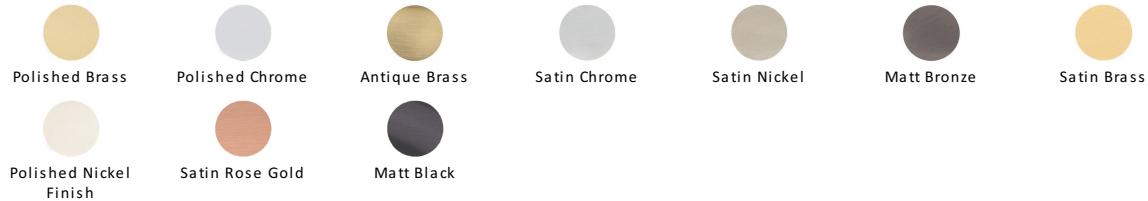

Metro Cabinet Pull Handle

C0337 128-SC

Heritage Brass Cabinet Pull Metro Design 128mm CTC Satin Chrome Finish

Material:
Solid Brass

Finish:
Satin Chrome

Available Finishes

Available Sizes

Product Dimensions (All dimensions are in millimeters unless otherwise indicated)

Satin Chrome

The brush marks of satin chrome will appeal to those who favour an industrial yet contemporary chrome finish. Satin Chrome Finish is also less prone to finger marks than polished chrome.

Useful Information