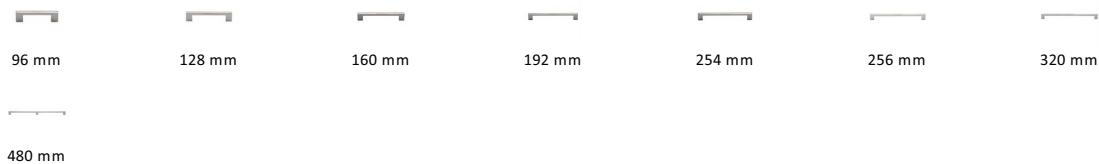

Product Dimensions (All dimensions are in millimeters unless otherwise indicated)

Length	148	Width	10	CTC	128	Projection	30
Base	20						

About the Finish

Polished Nickel Finish

With its subtle golden hue this is a mellow alternative to polished chrome. The finish is not coated and will oxidise naturally. If not regularly buffed with a soft cloth this finish will subtly change over time by taking on an aged patina.

Useful Information

- If replacing an existing Cabinet Pull it may be simpler to install if you select a pull which matches the existing centre to centre of the screw holes

Box Contains

- 1 x Cabinet Pull
- All fixing screws and fasteners