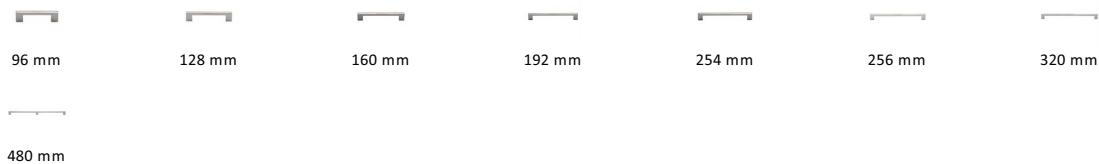

## Metro Cabinet Pull Handle

C0337 128-PNF

Heritage Brass Cabinet Pull Metro Design 128mm CTC Polished Nickel Finish

**Material:**  
Solid Brass

**Finish:**  
Polished Nickel Finish

### Available Sizes

### Product Dimensions (All dimensions are in millimeters unless otherwise indicated)

<b>Length</b>	148	<b>Width</b>	10	<b>CTC</b>	128	<b>Projection</b>	30
<b>Base</b>	20						