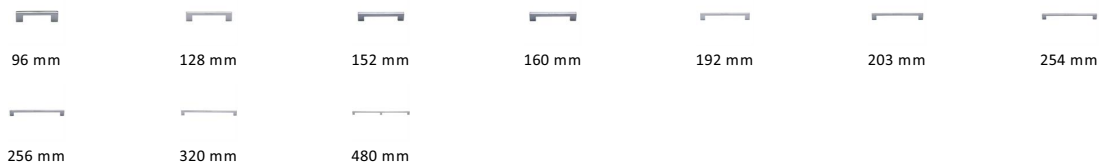

## Metro Cabinet Pull Handle

C0337 128-PC

Heritage Brass Cabinet Pull Metro Design 128mm CTC Polished Chrome Finish

**Material:**  
Solid Brass

**Finish:**  
Polished Chrome

### Available Sizes

### Product Dimensions (All dimensions are in millimeters unless otherwise indicated)

<b>Length</b>	148	<b>CTC</b>	128	<b>Width</b>	10	<b>Projection</b>	30
<b>Base</b>	20						